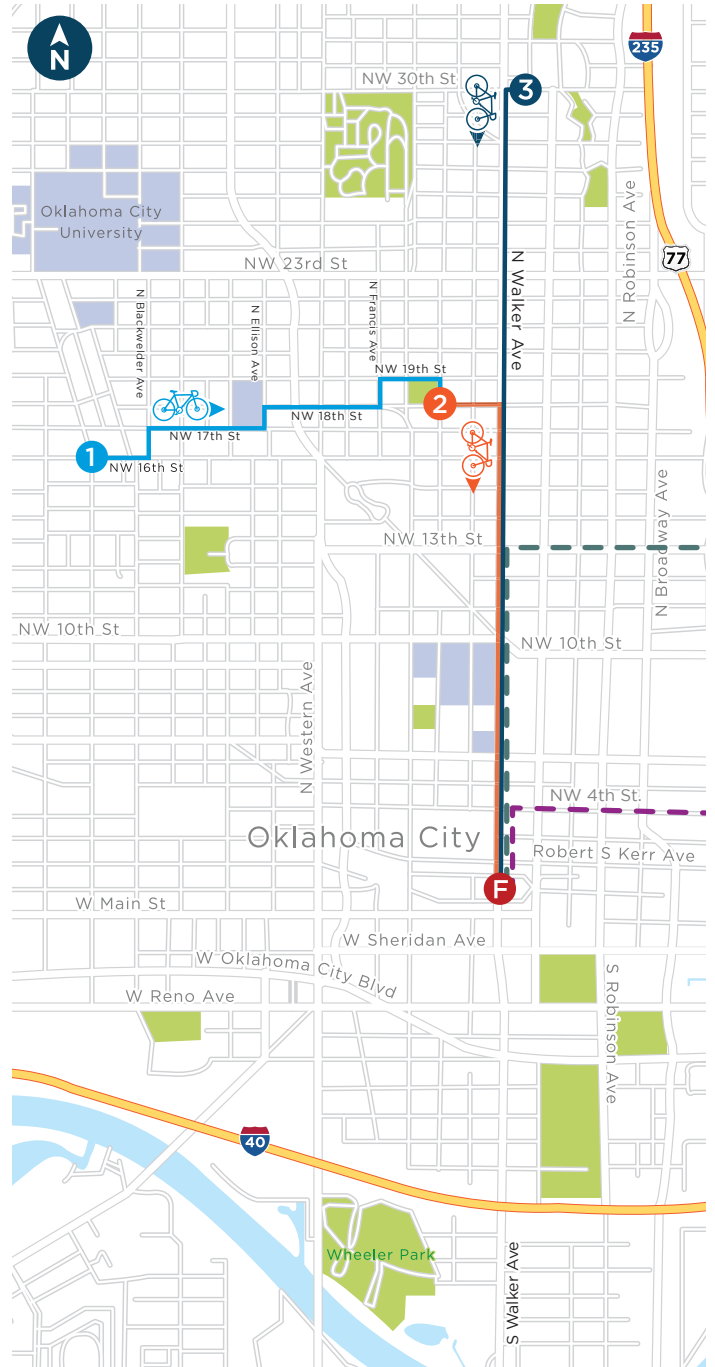

Bike Month

BIKE TO WORK IN OKLAHOMA CITY

While foxes roam on bikes without a care,
We humans must protect and wear,
Helmets sturdy, snug and tight,
For safety's sake, both day and night.

VISIT BIKEMONTHOK.ORG FOR DETAILS & INTERACTIVE MAP

- 1 PLAZA DISTRICT**
7:30 A.M. | 2.75 MILES | MEET IN FRONT OF BAD GRANNIES | HOSTED BY SPOKIES
 - 2 MESTA PARK**
7:40 A.M. | 1.5 MILES | MEET AT AMPHITHEATER HOSTED BY RIDE OKC
 - 3 30TH STREET MARKET**
7:30 A.M. | 2.2 MILES | HOSTED BY CELESTIAL CYCLES
- ROUTE 4-5 SHOWN ON OKC MAP 2
- F BICENTENNIAL PARK**
FINISH LINE | JOIN BETWEEN 7:45 A.M.-9:00 A.M.

EVENT DETAILS:

Celebrate Bike to Work Week with a community bike ride into Downtown OKC! Please plan to meet at Bicentennial Park between 7:45 A.M. and 9:00 A.M., where we'll gather for socializing and entertainment. Ride OKC will host the Slowest Bike Race and Downtown OKC will sponsor coffee from Junction Coffee. Join one of our group rides or ride on your own. Come help raise awareness of bicycling for transportation, fitness, and fun!

EVENT PARTNERS:

DOWN
TOWN
→ OKC

Celebrate **Bike to Work Day** on May 17