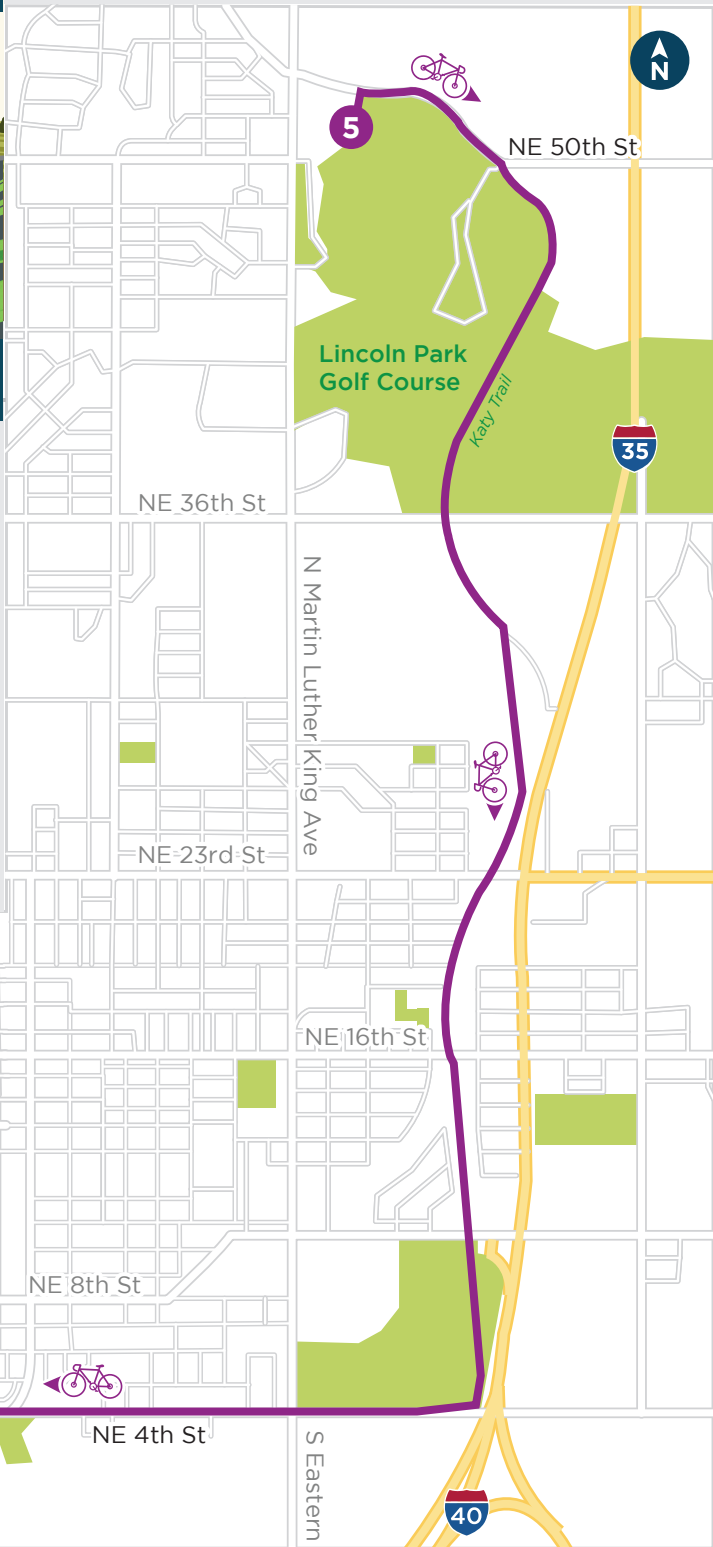

BIKE TO WORK IN OKLAHOMA CITY

VISIT BIKEMONTHOK.ORG FOR DETAILS & INTERACTIVE MAP

- 1 PLAZA DISTRICT**
7:30 A.M. | 2.75 MILES | MEET IN FRONT OF BAD GRANNIES | HOSTED BY SPOKIES
 - 2 MESTA PARK**
7:40 A.M. | 1.5 MILES | MEET AT AMPHITHEATER HOSTED BY RIDE OKC
 - 3 30TH STREET MARKET**
7:30 A.M. | 2.2 MILES | HOSTED BY CELESTIAL CYCLES
 - 4 WHEELER DISTRICT**
7:30 A.M. | 3 MILES | MEET AT SPOKE ST HOSTED BY CAPITAL CO-OP
- ROUTE 5-6 SHOWN ON OKC MAP 2
- F BICENTENNIAL PARK**
FINISH LINE | JOIN BETWEEN 7:45 A.M.-9:00 A.M.

EVENT DETAILS:

Celebrate Bike to Work Week with a community bike ride into Downtown OKC! Please plan to meet at Bicentennial Park between 7:45 A.M. and 9:00 A.M., where we'll gather for socializing and entertainment. Ride OKC will host the Slowest Bike Race and Downtown OKC will sponsor coffee from Junction Coffee. Join one of our group rides or ride on your own. Come help raise awareness of bicycling for transportation, fitness, and fun!

EVENT PARTNERS:

Celebrate **Bike to Work Day** on May 19

BIKE TO WORK IN OKLAHOMA CITY

VISIT BIKEMONTHOK.ORG FOR DETAILS & INTERACTIVE MAP

EVENT DETAILS:

Celebrate Bike to Work Week with a community bike ride into Downtown OKC! Please plan to meet at Bicentennial Park between 7:45 A.M. and 9:00 A.M., where we'll gather for socializing and entertainment. Ride OKC will host the Slowest Bike Race and Downtown OKC will sponsor coffee from Junction Coffee. Join one of our group rides or ride on your own. Come help raise awareness of bicycling for transportation, fitness, and fun!

ROUTES 1-4 SHOWN ON OKC MAP 1

- 5 NE OKC**
7:30 A.M. | 8 MILES | MEET AT SCIENCE MUSEUM PARKING LOT | HOSTED BY MAJOR TAYLOR CYCLING CLUB
- 6 ODOT ROUTE**
7:20 A.M. | 2.3 MILES | 13 MIN
HOSTED BY OKLAHOMA DEPARTMENT OF TRANSPORTATION
- F BICENTENNIAL PARK FINISH LINE** | JOIN BETWEEN 7:45 A.M.-9 A.M